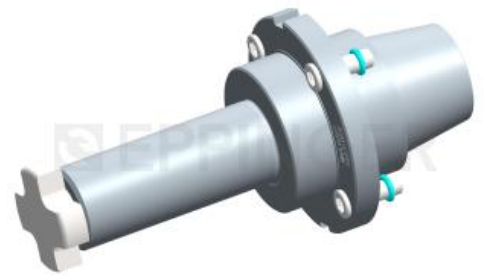

PRECI-FLEX® Adapter 32
Shell Mill Arbor (Transverse Drive) D=22 L=55

Part Number 3207-1155

Scope of Delivery **Fixing Screws 0.000.510**
O-Ring 11086
Accessories Screw Driver 0.001.076
Socket Wrench 10024