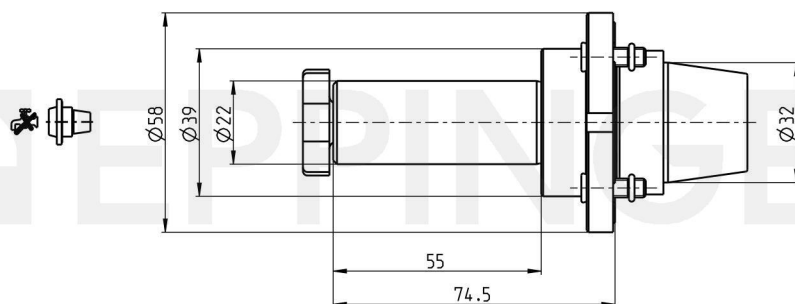

PRECI-FLEX® Adapter 32
Shell Mill Arbor (Transverse Drive) D=22 L=55

Part Number 3207-1155

Scope of Delivery **Fixing Screws 0.000.510**
O-Ring 11086
Accessories Screw Driver 0.001.076
Socket Wrench 10024