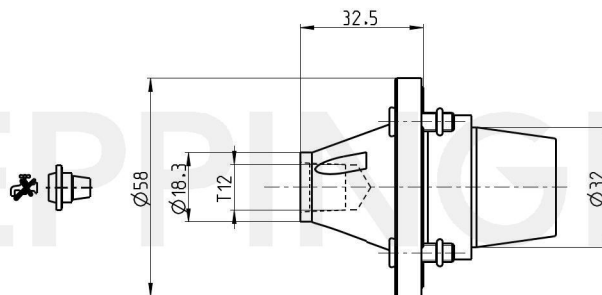

PRECI-FLEX® Adapter 32
ISCAR Multi-Master T12 L=32.5**Part Number 3217-1140**Scope of Delivery **Fixing Screws 0.000.510**
O-Ring 11086

Accessories Screw Driver 0.001.076

Technical Data Subject to Change