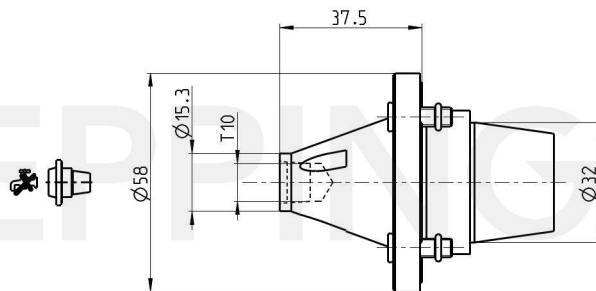

**PRECI-FLEX® Adapter 32**  
**ISCAR Multi-Master T10 L=37.5**

**Part Number 3217-1139**

Scope of Delivery **Fixing Screws 0.000.510**  
**O-Ring 11086**  
Accessories Screw Driver 0.001.076

Technical Data Subject to Change