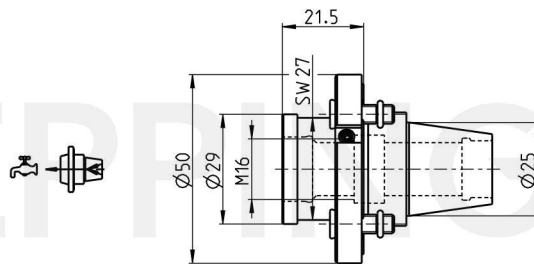

PRECI-FLEX® Adapter 25
Screw-in mounting M16 L=21.5

Part Number 2517-1107

Scope of Delivery **Fixing Screws 0.000.510**
O-Ring 11086
Accessories Screw Driver 0.001.076

Technical Data Subject to Change

29.05.2018 | 29.05.2018