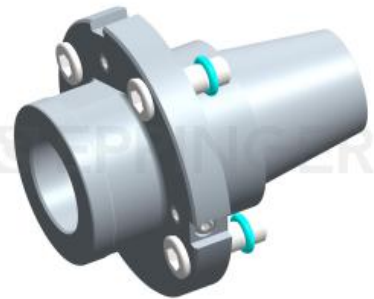

PRECI-FLEX® Adapter 25
Screw-in mounting M16 L=21.5

Part Number 2517-1107

Scope of Delivery **Fixing Screws 0.000.510**
O-Ring 11086
Accessories Screw Driver 0.001.076

Technical Data Subject to Change

29.05.2018 | 29.05.2018