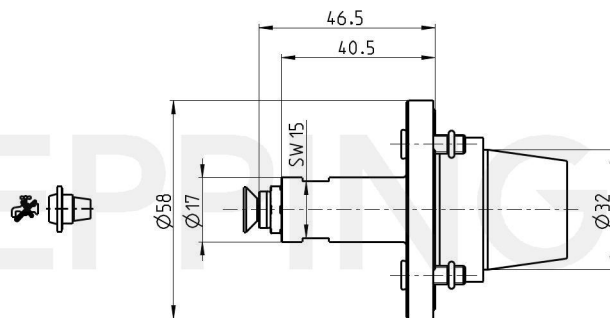

PRECI-FLEX® Adapter 32
ISCAR T-Slot SP17 L=40.5**Part Number 3217-1125**Scope of Delivery **Fixing Screws 0.000.510**
O-Ring 11086
Accessories Screw Driver 0.001.076

Technical Data Subject to Change

24.05.2018 | 06.05.2020