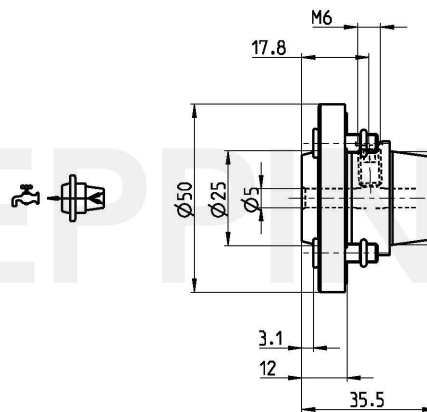

**PRECI-FLEX® Adapter 25, Weldon short Standard DIN1835-B5****Part Number 2503-1118**Scope of Delivery **Fixing Screws 0.000.510**  
**O-Ring 11086**

Accessories Screw Driver 0.001.076

Technical Data Subject to Change