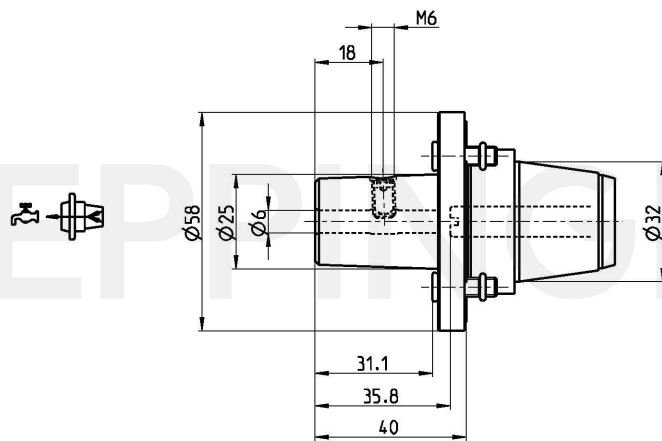

PRECI-FLEX® Adapter 32
Weldon extended DIN1835-B6 with coolant channel

Part Number 3204-1062

Scope of Delivery **Fixing Screws 0.000.510**
O-Ring 11086
 Accessories Screw Driver 0.001.076

Technical Data Subject to Change