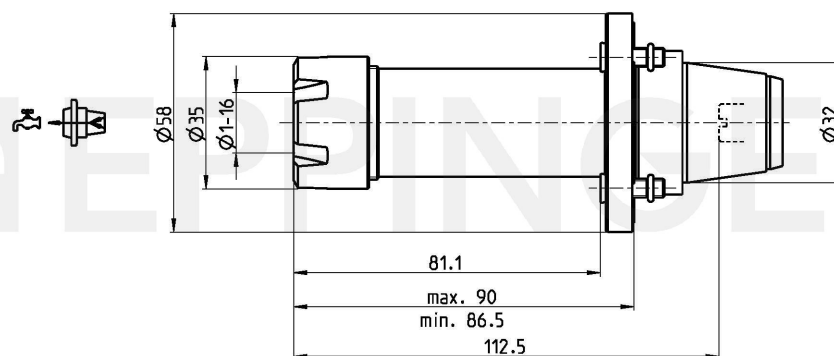

PRECI-FLEX® Adapter 32, Collet Chuck Standard DIN6499 ER25 (430E)**Part Number 3201-1034**Scope of Delivery **Fixing Screws 0.000.510**
O-Ring 11086Accessories Spanner Wrench 13115
Screw Driver 0.001.076