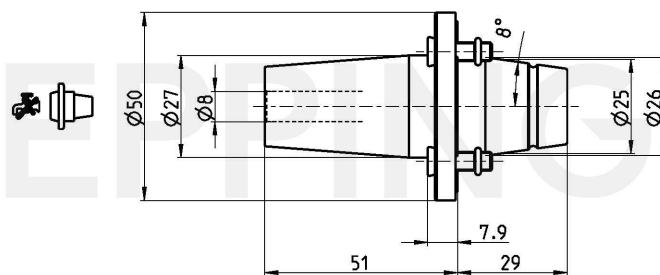

PRECI-FLEX® Adapter 25, Shrink Fit D8 L3=51

Part Number 2514-0998

Scope of Delivery **Fixing Screws 0.000.510**
O-Ring 11086
Accessories Screw Driver 0.001.076

Technical Data Subject to Change

09.12.2015 | 06.03.2017