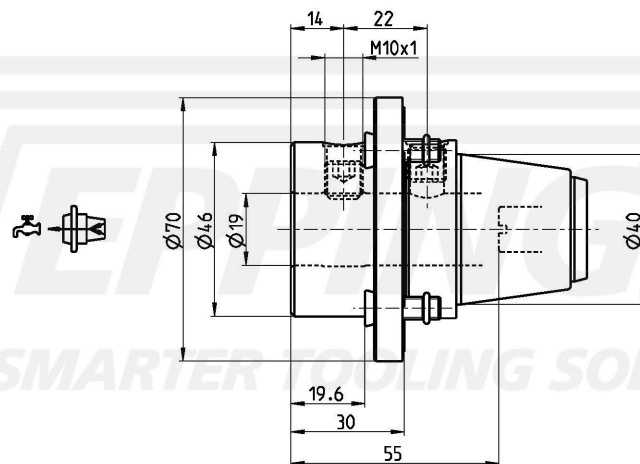

## PRECI-FLEX® Adapter 40, Boring Bar Holder D19

**Part Number 4008-0994**

Scope of Delivery **Fixing Screws 0.000.771**  
**O-Ring 11087**  
Accessories Screw Driver 0.001.078

Technical Data Subject to Change