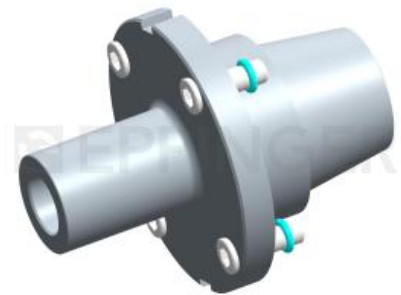

PRECI-FLEX® Adapter 32, Screw-in mounting M12

Part Number **3217-0992**

Scope of Delivery **Fixing Screws 0.000.510**
 O-Ring 11086

Accessories Screw Driver 0.001.076

Technical Data Subject to Change

29.10.2015 | 29.10.2015