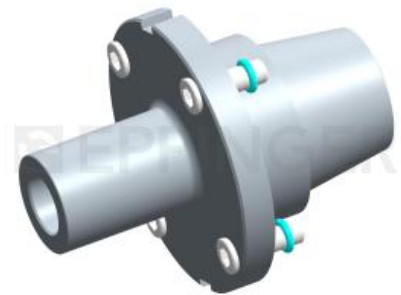

PRECI-FLEX® Adapter 32, Screw-in mounting M12

Part Number 3217-0992

Scope of Delivery **Fixing Screws 0.000.510**
O-Ring 11086
Accessories Screw Driver 0.001.076

Technical Data Subject to Change

29.10.2015 | 29.10.2015