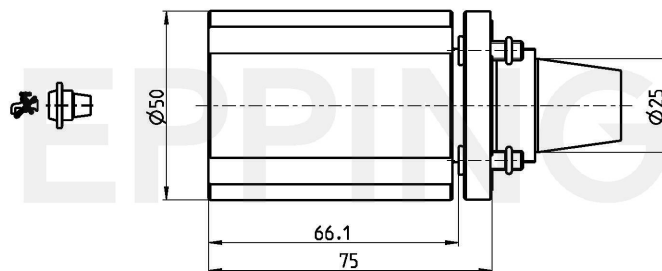

PRECI-FLEX® Adapter 25, Pre-machined Blank D50

Part Number 2509-0975

Scope of Delivery **Fixing Screws 0.000.510**
O-Ring 11086
Accessories Screw Driver 0.001.076

Technical Data Subject to Change

31.08.2015 | 31.08.2015