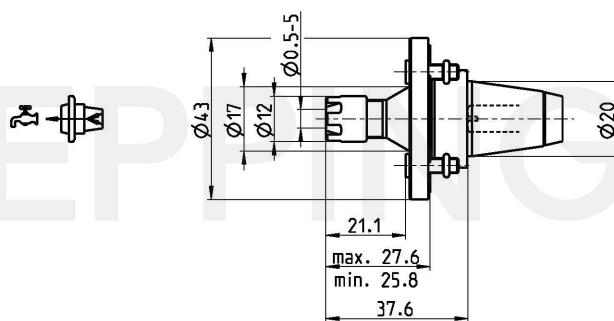

**PRECI-FLEX® Adapter 20**  
**Collet Chuck extended DIN6499 ER8-M (4004E)****Part Number 2002-0944****Scope of Delivery Fixing Screws 0.000.770**  
**O-Ring 15703**Accessories **Spanner Wrench 15014**  
**Screw Driver 0.001.075**