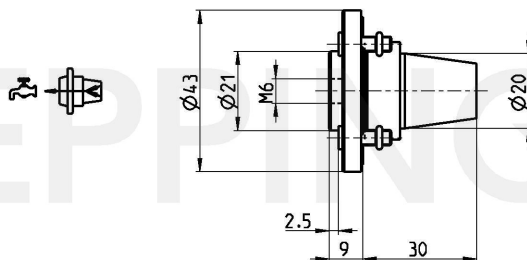

PRECI-FLEX® Adapter 20, Screw-in mounting M6

Part Number 2017-0893

Scope of Delivery **Fixing Screws 0.000.770**
O-Ring 15703
Accessories Screw Driver 0.001.075

Technical Data Subject to Change

11.03.2015 | 24.05.2018