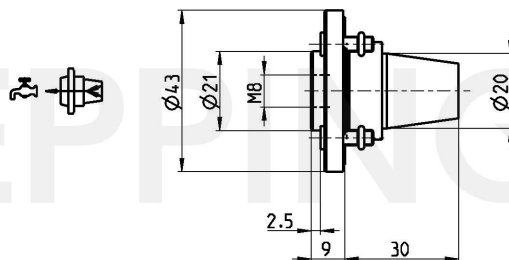

**PRECI-FLEX® Adapter 20, Screw-in mounting M8**

**Part Number 2017-0894**

Scope of Delivery **Fixing Screws 0.000.770**  
**O-Ring 15703**  
Accessories Screw Driver 0.001.075

Technical Data Subject to Change