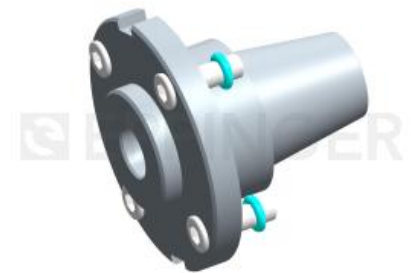

**PRECI-FLEX® Adapter 20, Screw-in mounting M8**

**Part Number 2017-0894**

Scope of Delivery **Fixing Screws 0.000.770**  
**O-Ring 15703**  
Accessories Screw Driver 0.001.075

Technical Data Subject to Change