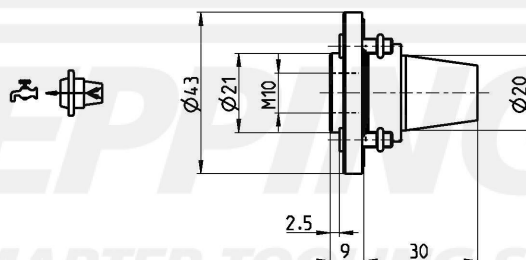

PRECI-FLEX® Adapter 20, Screw-in mounting M10**Part Number 2017-0895**Scope of Delivery **Fixing Screws 0.000.770**
O-Ring 15703

Accessories Screw Driver 0.001.075

Technical Data Subject to Change

11.03.2015 | 24.05.2018