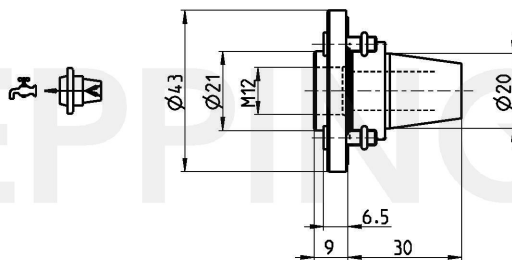

PRECI-FLEX® Adapter 20, Screw-in mounting M12

Part Number **2017-0896**

Scope of Delivery **Fixing Screws 0.000.770**
 O-Ring 15703

Accessories Screw Driver 0.001.075

Technical Data Subject to Change

04.03.2015 | 24.05.2018