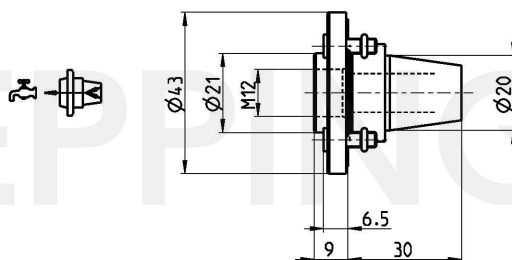

PRECI-FLEX® Adapter 20, Screw-in mounting M12

Part Number **2017-0896**

Scope of Delivery **Fixing Screws 0.000.770**
 O-Ring 15703

Accessories Screw Driver 0.001.075

Technical Data Subject to Change

04.03.2015 | 24.05.2018