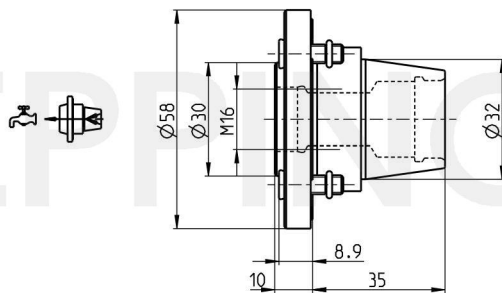

**PRECI-FLEX® Adapter 32, Screw-in mounting M16****Part Number 3217-0808**Scope of Delivery **Fixing Screws 0.000.510**  
**O-Ring 11086**  
Accessories Screw Driver 0.001.076

Technical Data Subject to Change