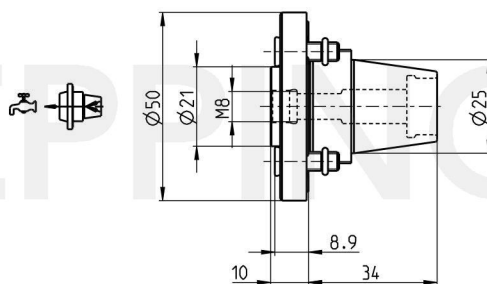

**PRECI-FLEX® Adapter 25, Screw-in mounting M8**

**Part Number 2517-0804**

Scope of Delivery **Fixing Screws 0.000.510**  
**O-Ring 11086**  
Accessories Screw Driver 0.001.076

Technical Data Subject to Change