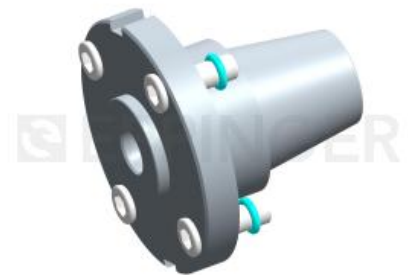

**PRECI-FLEX® Adapter 25, Screw-in mounting M8**

**Part Number 2517-0804**

Scope of Delivery **Fixing Screws 0.000.510**  
**O-Ring 11086**  
Accessories Screw Driver 0.001.076

Technical Data Subject to Change