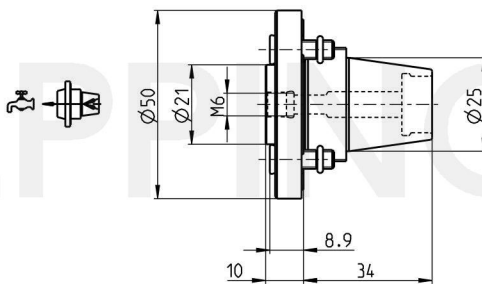

PRECI-FLEX® Adapter 25, Screw-in mounting M6

Part Number 2517-0803

Scope of Delivery **Fixing Screws 0.000.510**
O-Ring 11086
Accessories Screw Driver 0.001.076

Technical Data Subject to Change

13.01.2015 | 13.01.2015