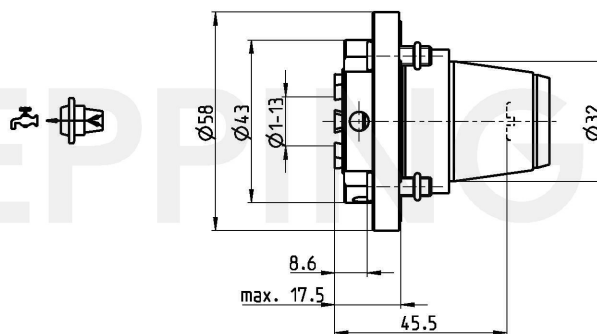

**PRECI-FLEX® Adapter 32, Collet Chuck (Inside Nut) DIN6499 ER2
(428E)****Part Number 3215-0589**Scope of Delivery **Fixing Screws 0.000.510**
O-Ring 11086Accessories **Spanner Wrench 15830**
Screw Driver 0.001.076