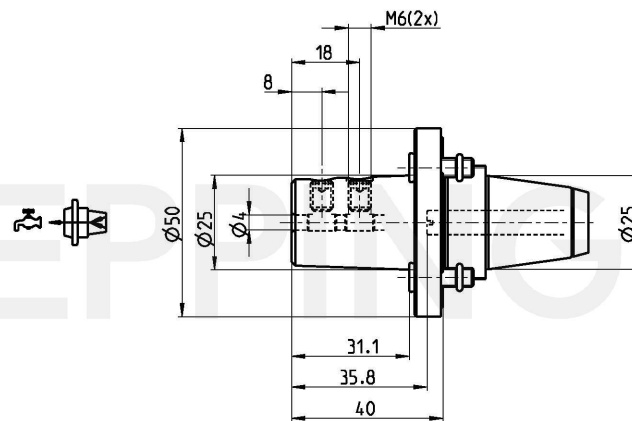

PRECI-FLEX® Adapter 25, Weldon extended DIN1835-B4

Part Number 2504-0667

Scope of Delivery **Fixing Screws 0.000.510**
O-Ring 11086
Accessories Screw Driver 0.001.076

Technical Data Subject to Change

14.10.2013 | 14.10.2013