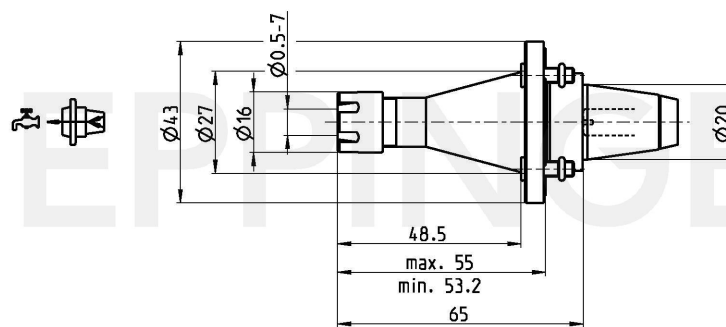

PRECI-FLEX® Adapter 20, Collet Chuck extended DIN6499 ER11-I (424E)

Part Number 2002-0666

Scope of Delivery **Fixing Screws 0.000.770**
O-Ring 15703

Accessories Spanner Wrench 14357
Screw Driver 0.001.075