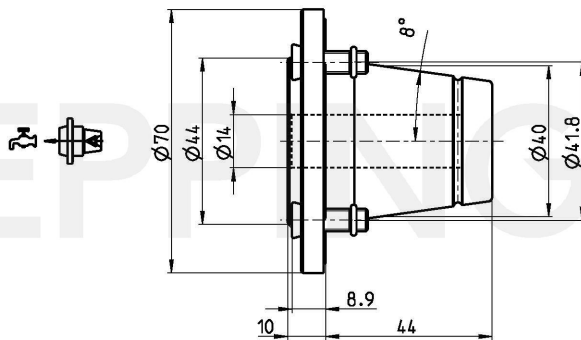

PRECI-FLEX® Adapter 40, Shrink Fit D14

Part Number 4014-0370

Scope of Delivery Fixing Screws 0.000.771
O-Ring 11087
Accessories Screw Driver 0.001.078

Technical Data Subject to Change

24.08.2012 | 24.08.2012