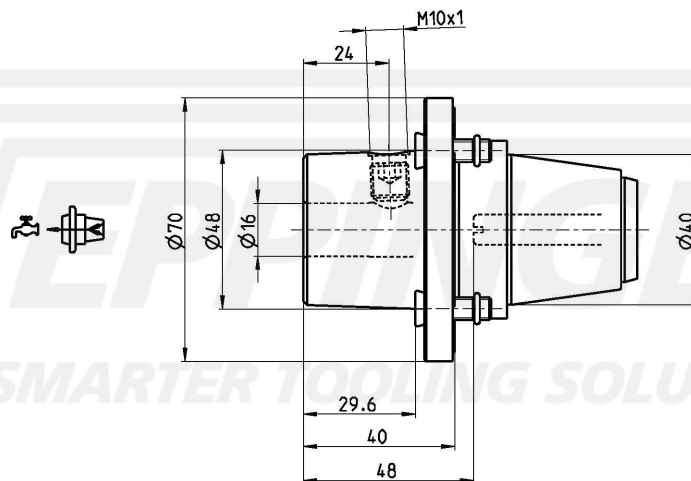

PRECI-FLEX® Adapter 40, Whistle Notch extended DIN1835-E16

Part Number 4006-0172

Scope of Delivery **Fixing Screws 0.000.771**
O-Ring 11087
 Accessories Screw Driver 0.001.078

Technical Data Subject to Change