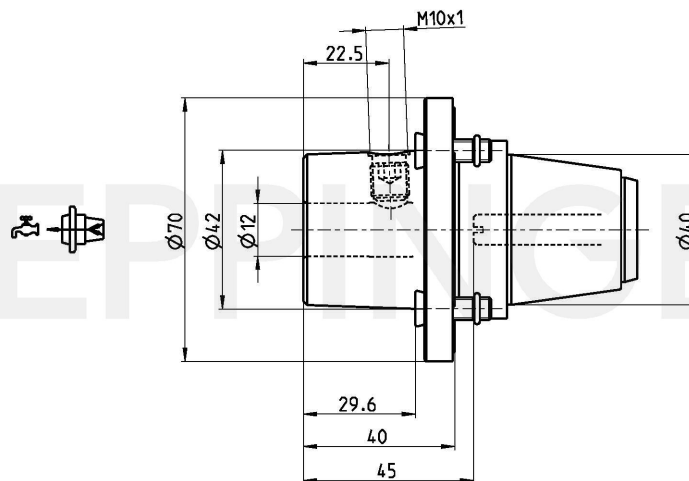

## PRECI-FLEX® Adapter 40, Whistle Notch extended DIN1835-E12

**Part Number 4006-0171**

Scope of Delivery **Fixing Screws 0.000.771**  
**O-Ring 11087**  
 Accessories Screw Driver 0.001.078

Technical Data Subject to Change