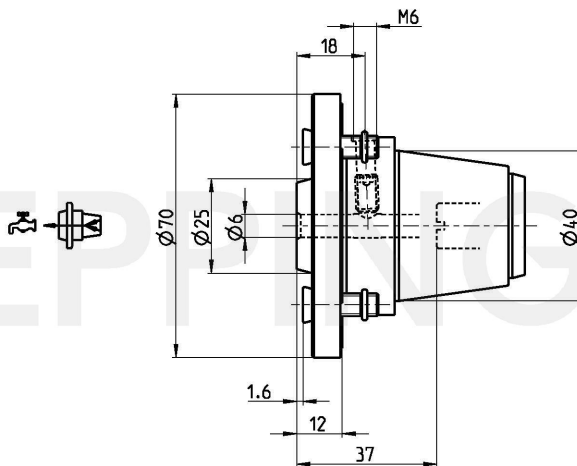

**PRECI-FLEX® Adapter 40, Whistle Notch short Standard  
DIN1835-E6**

**Part Number 4005-0135**

Scope of Delivery **Fixing Screws 0.000.771**  
**O-Ring 11087**  
Accessories Screw Driver 0.001.078

Technical Data Subject to Change