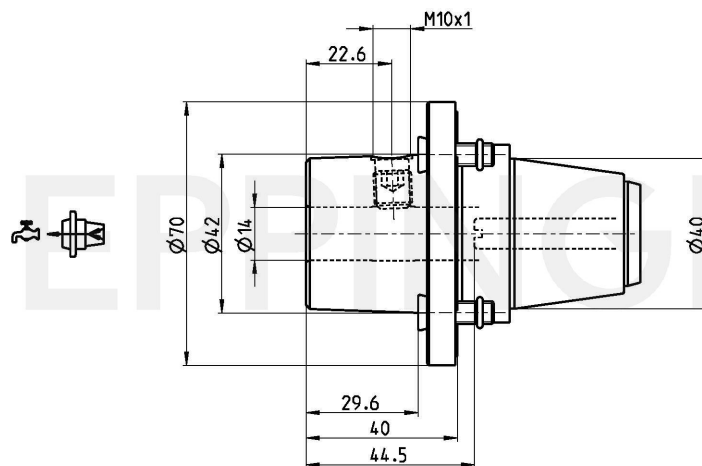

## PRECI-FLEX® Adapter 40, Weldon extended DIN1835-B14

**Part Number** 4004-0427

**Scope of Delivery** Fixing Screws 0.000.771  
O-Ring 11087  
**Accessories** Screw Driver 0.001.078

Technical Data Subject to Change