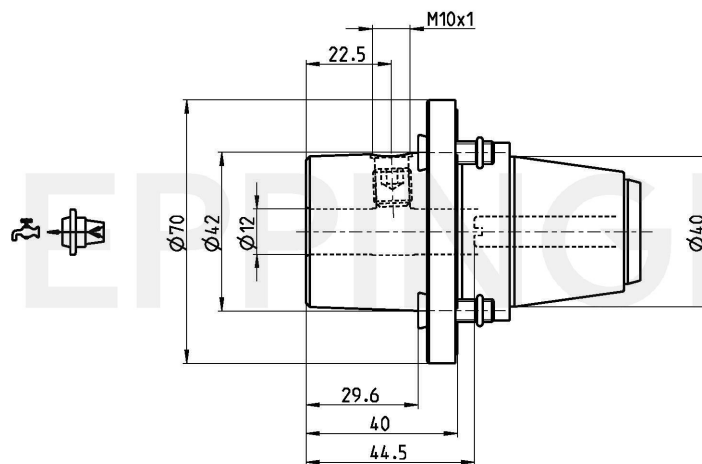

## PRECI-FLEX® Adapter 40, Weldon extended DIN1835-B12

**Part Number 4004-0200**

Scope of Delivery **Fixing Screws 0.000.771**  
**O-Ring 11087**  
 Accessories Screw Driver 0.001.078

Technical Data Subject to Change