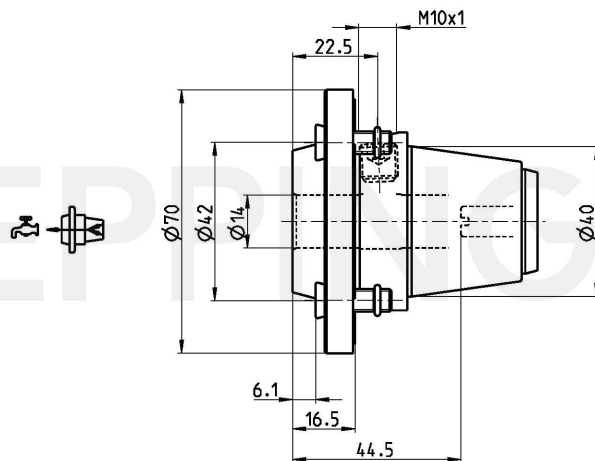

PRECI-FLEX® Adapter 40, Weldon short Standard DIN1835-B14

Part Number 4003-0413

Scope of Delivery **Fixing Screws 0.000.771**
O-Ring 11087
Accessories Screw Driver 0.001.078

Technical Data Subject to Change