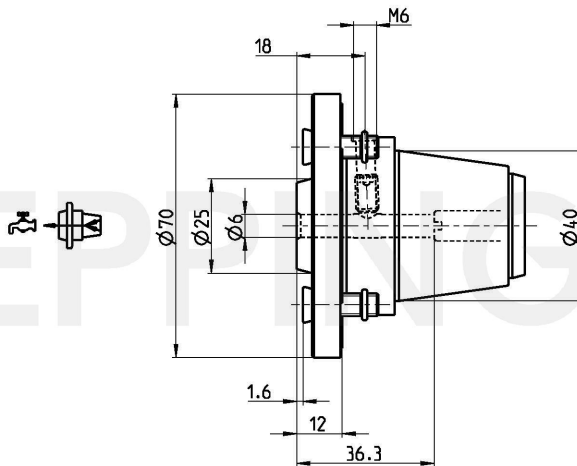

**PRECI-FLEX® Adapter 40, Weldon short Standard DIN1835-B6****Part Number 4003-0108**

Scope of Delivery **Fixing Screws 0.000.771**  
**O-Ring 11087**

Accessories Screw Driver 0.001.078

Technical Data Subject to Change