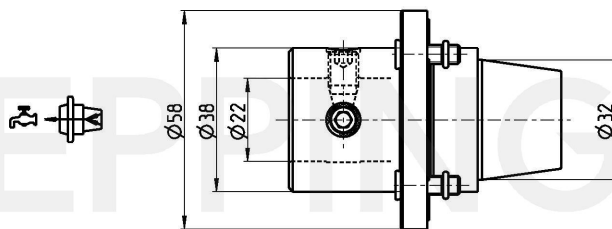

PRECI-FLEX® Adapter 32, Holder D22 (MVS)

Part Number 3208-0431

Scope of Delivery **Fixing Screws 0.000.510**
O-Ring 11086
Accessories Screw Driver 0.001.076

Technical Data Subject to Change

24.08.2012 | 29.01.2015