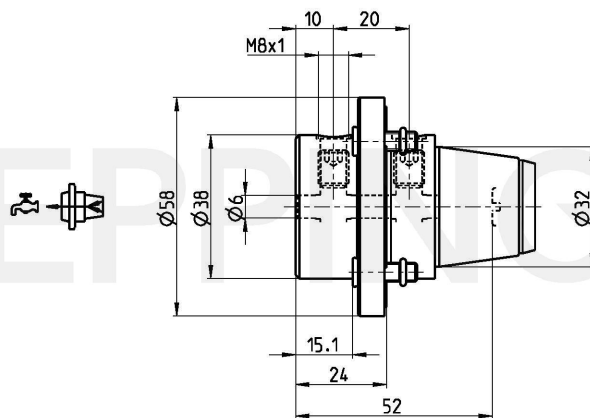

## PRECI-FLEX® Adapter 32, Boring Bar Holder D6

**Part Number 3208-0396**

Scope of Delivery **Fixing Screws 0.000.510**  
**O-Ring 11086**  
Accessories Screw Driver 0.001.076

Technical Data Subject to Change