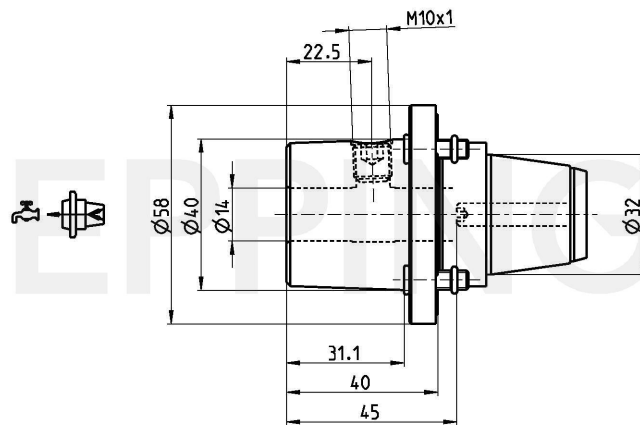

PRECI-FLEX® Adapter 32, Whistle Notch extended DIN1835-E14

Part Number 3206-0410

Scope of Delivery **Fixing Screws 0.000.510**
O-Ring 11086
Accessories Screw Driver 0.001.076

Technical Data Subject to Change