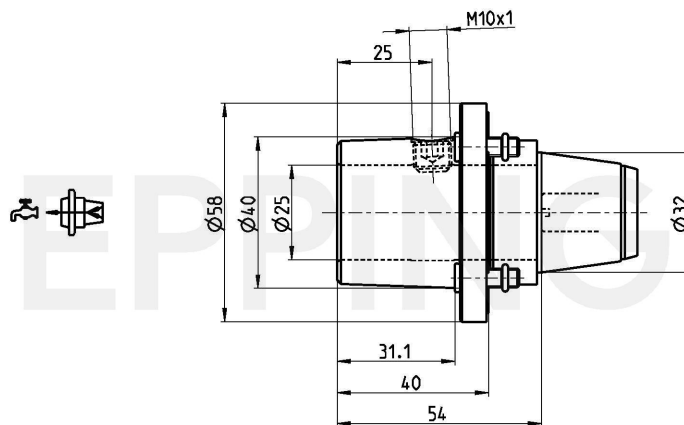

**PRECI-FLEX® Adapter 32, Whistle Notch extended DIN1835-E25**

**Part Number 3206-0280**

Scope of Delivery **Fixing Screws 0.000.510**  
**O-Ring 11086**  
Accessories Screw Driver 0.001.076

Technical Data Subject to Change