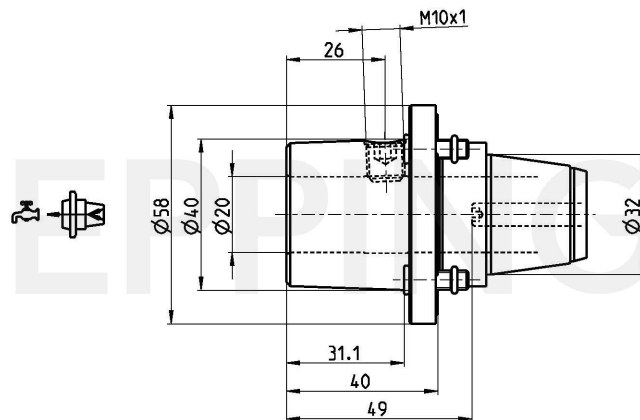

**PRECI-FLEX® Adapter 32, Whistle Notch extended DIN1835-E20**

**Part Number 3206-0055**

Scope of Delivery **Fixing Screws 0.000.510**  
**O-Ring 11086**  
Accessories Screw Driver 0.001.076

Technical Data Subject to Change