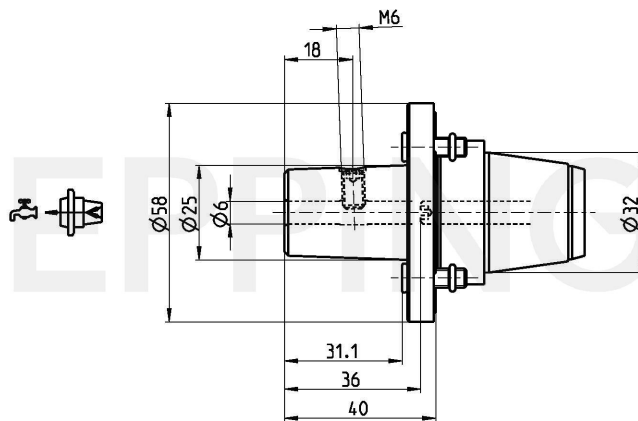

PRECI-FLEX® Adapter 32, Whistle Notch extended DIN1835-E6

Part Number 3206-0050

Scope of Delivery **Fixing Screws 0.000.510**
O-Ring 11086
Accessories Screw Driver 0.001.076

Technical Data Subject to Change