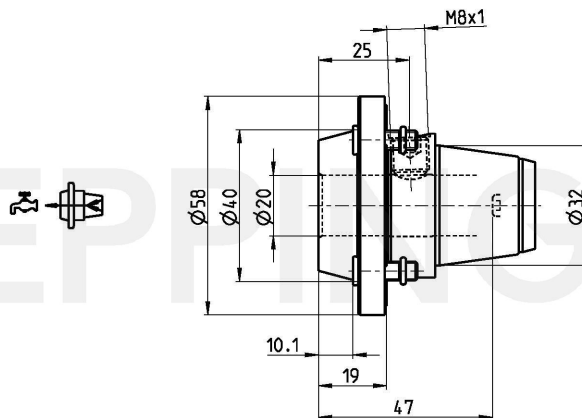

**PRECI-FLEX® Adapter 32, Whistle Notch short Standard
DIN1835-E20**

Part Number 3205-0049

Scope of Delivery **Fixing Screws 0.000.510**
O-Ring 11086
Accessories Screw Driver 0.001.076

Technical Data Subject to Change