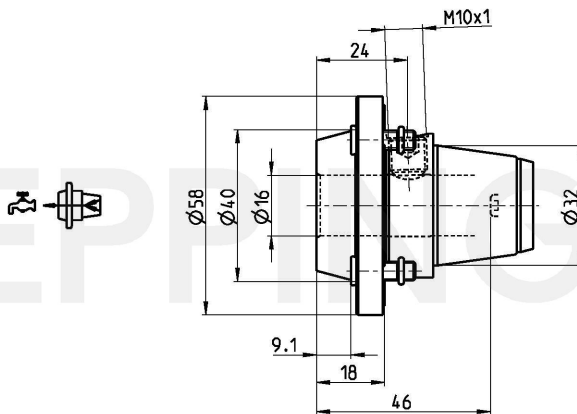

**PRECI-FLEX® Adapter 32, Whistle Notch short Standard
DIN1835-E16**

Part Number 3205-0048

Scope of Delivery **Fixing Screws 0.000.510**
O-Ring 11086
Accessories Screw Driver 0.001.076

Technical Data Subject to Change