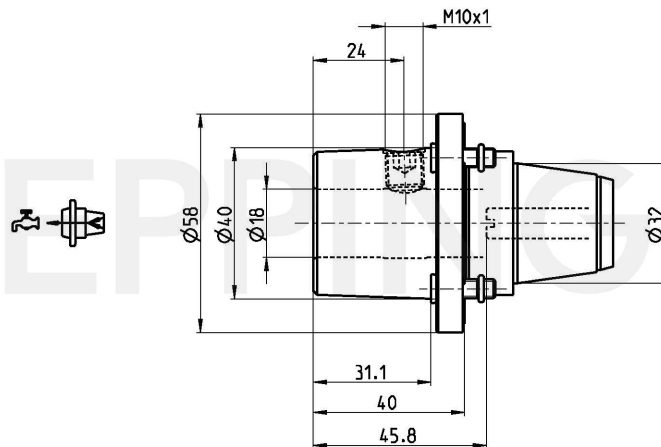

PRECI-FLEX® Adapter 32, Weldon extended DIN1835-B18

Part Number 3204-0453

Scope of Delivery **Fixing Screws 0.000.510**
O-Ring 11086
Accessories Screw Driver 0.001.076

Technical Data Subject to Change

24.08.2012 | 24.08.2012