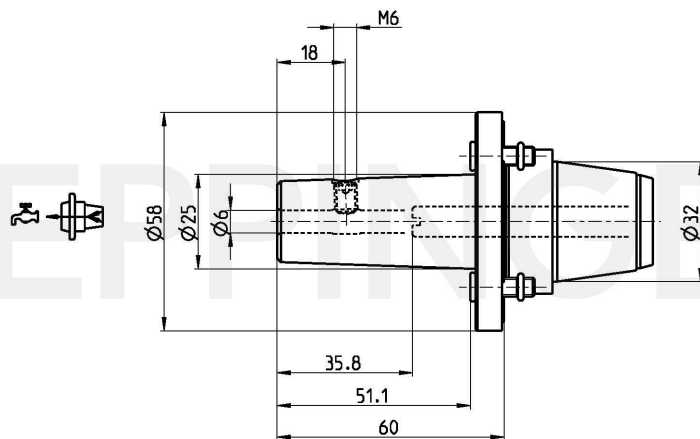

**PRECI-FLEX® Adapter 32, Weldon extended DIN1835-B6**

**Part Number 3204-0398**

Scope of Delivery **Fixing Screws 0.000.510**  
**O-Ring 11086**  
Accessories Screw Driver 0.001.076

Technical Data Subject to Change