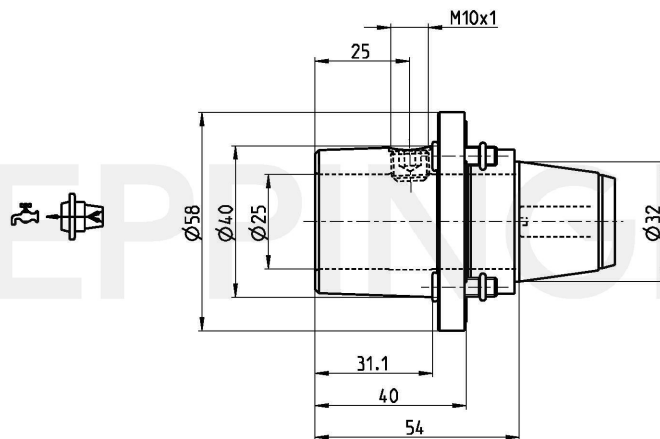

PRECI-FLEX® Adapter 32, Weldon extended DIN1835-B25

Part Number 3204-0279

Scope of Delivery **Fixing Screws 0.000.510**
O-Ring 11086
Accessories Screw Driver 0.001.076

Technical Data Subject to Change

24.08.2012 | 24.08.2012