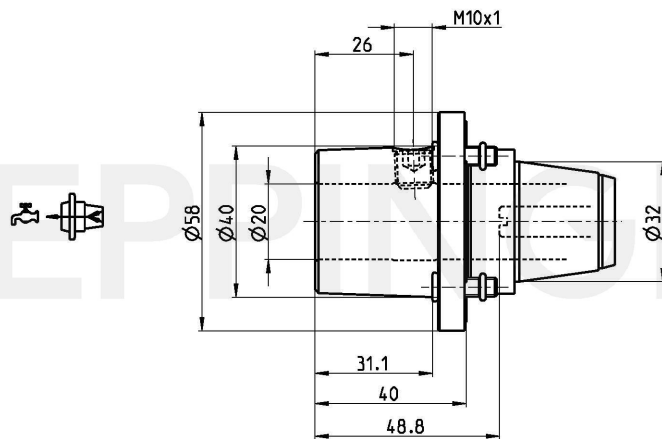

PRECI-FLEX® Adapter 32, Weldon extended DIN1835-B20

Part Number 3204-0034

Scope of Delivery **Fixing Screws 0.000.510**
O-Ring 11086
 Accessories Screw Driver 0.001.076

Technical Data Subject to Change

24.08.2012 | 24.08.2012