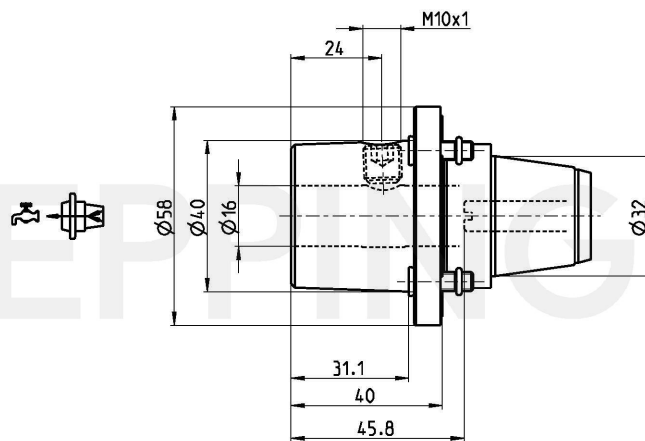

PRECI-FLEX® Adapter 32, Weldon extended DIN1835-B16

Part Number 3204-0010

Scope of Delivery **Fixing Screws 0.000.510**
O-Ring 11086
Accessories Screw Driver 0.001.076

Technical Data Subject to Change

24.08.2012 | 24.08.2012