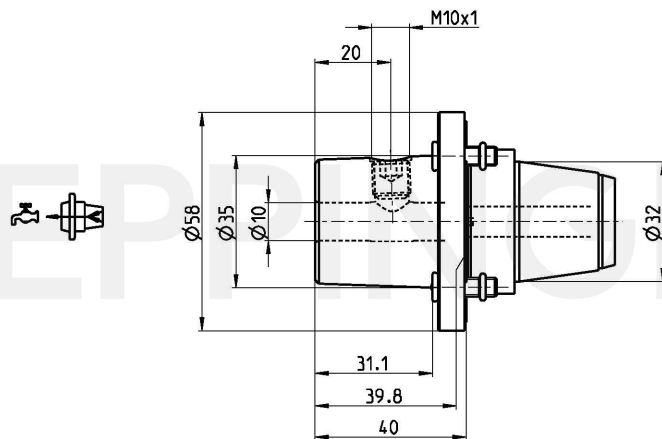

PRECI-FLEX® Adapter 32, Weldon extended DIN1835-B10

Part Number 3204-0008

Scope of Delivery **Fixing Screws 0.000.510**
O-Ring 11086
Accessories Screw Driver 0.001.076

Technical Data Subject to Change

24.08.2012 | 24.08.2012