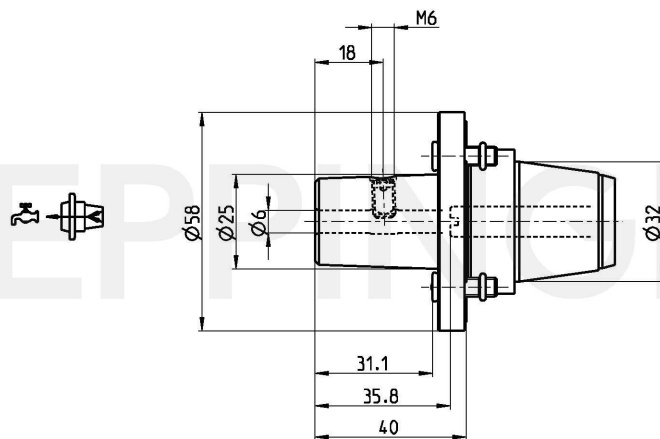

PRECI-FLEX® Adapter 32
Weldon extended DIN1835-B6

Part Number 3204-0006

Scope of Delivery **Fixing Screws 0.000.510**
O-Ring 11086
Accessories Screw Driver 0.001.076

Technical Data Subject to Change

24.08.2012 | 23.02.2017