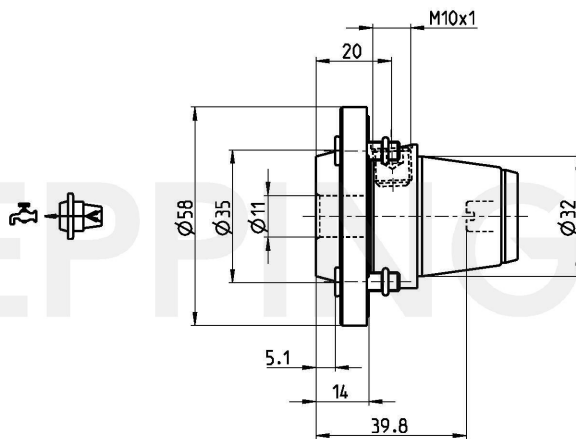

PRECI-FLEX® Adapter 32, Weldon short Standard DIN1835-B11

Part Number 3203-0446

Scope of Delivery **Fixing Screws 0.000.510**
O-Ring 11086
Accessories Screw Driver 0.001.076

Technical Data Subject to Change