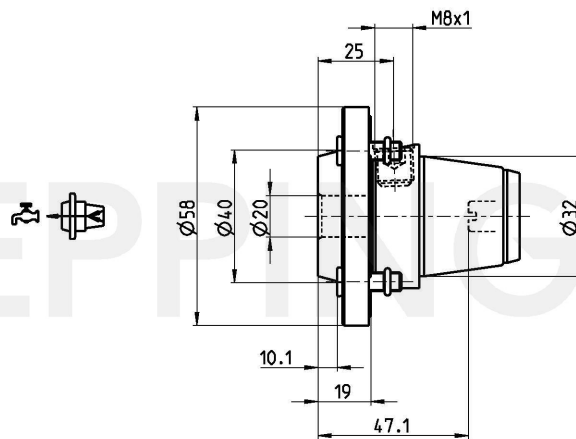

**PRECI-FLEX® Adapter 32, Weldon short Standard DIN1835-B20  
with coolant channel**

**Part Number 3203-0343**

Scope of Delivery **Fixing Screws 0.000.510**  
**O-Ring 11086**  
Accessories Screw Driver 0.001.076