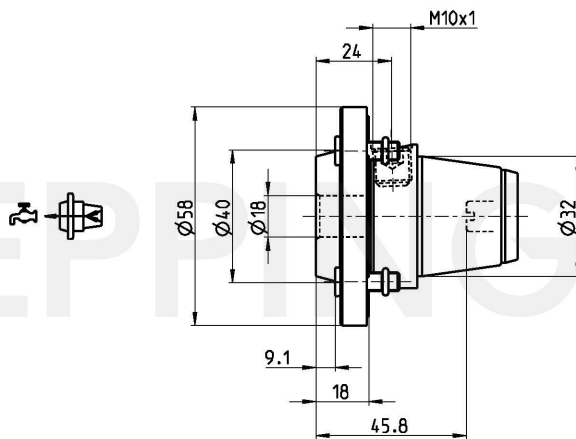

**PRECI-FLEX® Adapter 32, Weldon short Standard DIN1835-B18
with coolant channel**

Part Number 3203-0342

Scope of Delivery **Fixing Screws 0.000.510**
O-Ring 11086
Accessories Screw Driver 0.001.076

Technical Data Subject to Change