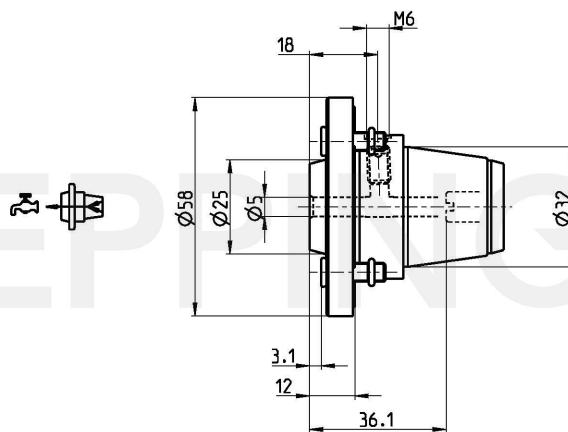

PRECI-FLEX® Adapter 32, Weldon short Standard DIN1835-B5

Part Number 3203-0274

Scope of Delivery **Fixing Screws 0.000.510**
O-Ring 11086
Accessories Screw Driver 0.001.076

Technical Data Subject to Change